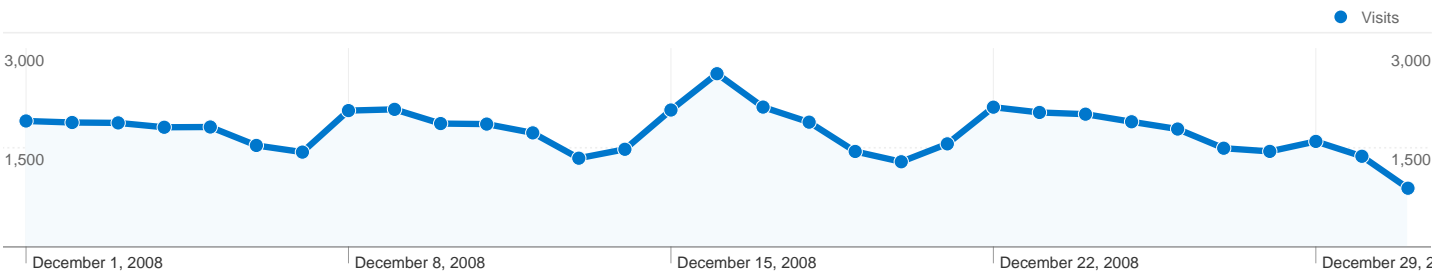

Site Usage

54,276 Visits

48.04% Bounce Rate

143,223 Pageviews

00:02:40 Avg. Time on Site

2.64 Pages/Visit

28.59% % New Visits

Visitors Overview

19,541 people visited this site

54,276 Visits

19,541 Absolute Unique Visitors

143,223 Pageviews

2.64 Average Pageviews

00:02:40 Time on Site

48.04% Bounce Rate

28.59% New Visits

All traffic sources sent a total of 54,276 visits

- 40.50%** Direct Traffic
- 26.62%** Referring Sites
- 32.88%** Search Engines

■ Direct Traffic	21,982.00 (40.50%)
■ Search Engines	17,848.00 (32.88%)
■ Referring Sites	14,446.00 (26.62%)

54,276 visits came from 71 countries/territories

Site Usage

Country/Territory	Visits	Pages/Visit	Avg. Time on Site	% New Visits	Bounce Rate
Visits 54,276 % of Site Total: 100.00%	Pages/Visit 2.64 Site Avg: 2.64 (0.00%)	Avg. Time on Site 00:02:40 Site Avg: 00:02:40 (0.00%)	% New Visits 28.67% Site Avg: 28.59% (0.26%)	Bounce Rate 48.04% Site Avg: 48.04% (0.00%)	
Serbia	47,835	2.65	00:02:44	26.33%	47.31%
United States	1,492	2.73	00:02:26	32.04%	48.93%
Bosnia and Herzegovina	975	2.21	00:01:52	68.00%	60.51%
Netherlands	767	2.51	00:02:05	22.03%	50.07%
Romania	629	2.82	00:02:29	29.25%	43.72%
(not set)	480	2.36	00:02:26	46.67%	58.13%
Montenegro	420	2.22	00:01:30	61.67%	67.14%
Germany	312	2.45	00:01:57	32.05%	45.51%
Italy	230	3.07	00:02:40	27.83%	41.30%