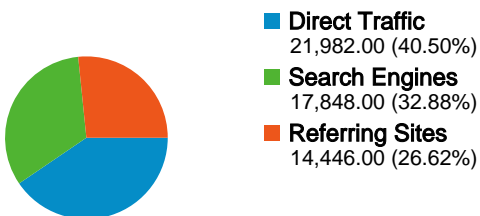

Traffic Sources Overview

Content Overview

Pages	Pageviews	% Pageviews
/index.php	50,537	35.29%
/prva/index.php	3,974	2.77%
/druga/index.php	2,503	1.75%
/vest/22122008/poceo-izbor-za-	2,492	1.74%
/treca/index.php	1,898	1.33%