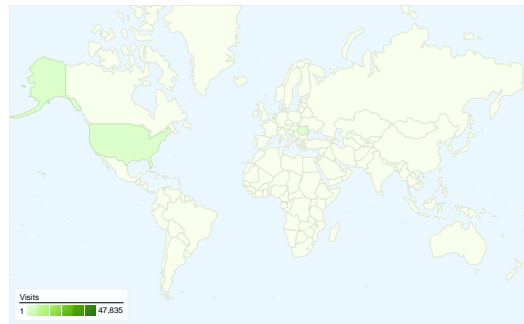

Map Overlay world