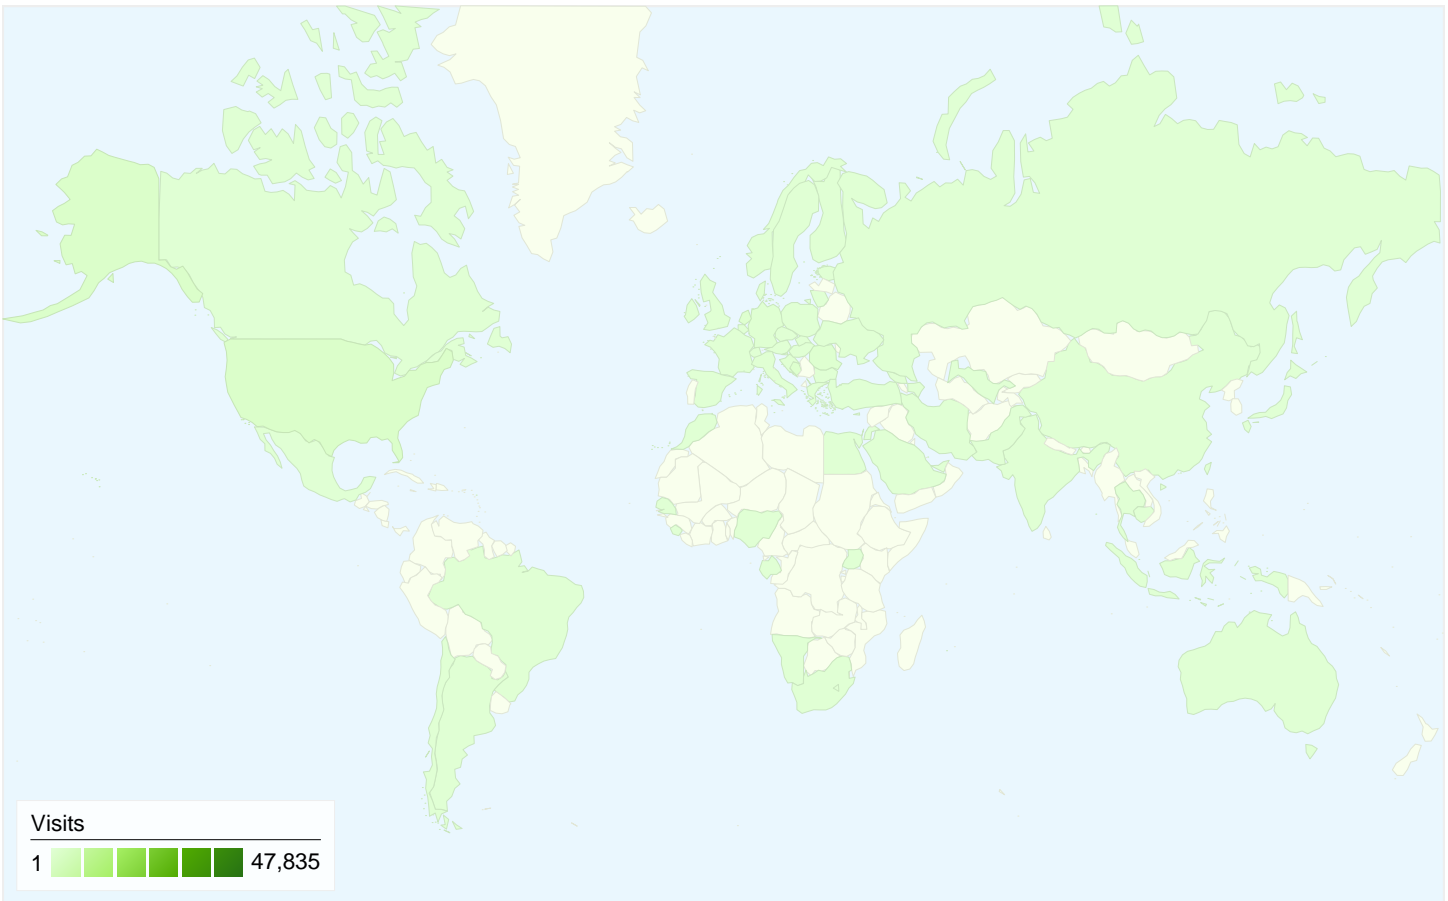

19,541 people visited this site

54,276 Visits

19,541 Absolute Unique Visitors

143,223 Pageviews

2.64 Average Pageviews

00:02:40 Time on Site

48.04% Bounce Rate

28.59% New Visits

All traffic sources sent a total of 54,276 visits

- 40.50%** Direct Traffic
- 26.62%** Referring Sites
- 32.88%** Search Engines

■ Direct Traffic	21,982.00 (40.50%)
■ Search Engines	17,848.00 (32.88%)
■ Referring Sites	14,446.00 (26.62%)

54,276 visits came from 71 countries/territories

Site Usage

Country/Territory	Visits	Pages/Visit	Avg. Time on Site	% New Visits	Bounce Rate
Visits 54,276 % of Site Total: 100.00%	Pages/Visit 2.64 Site Avg: 2.64 (0.00%)	Avg. Time on Site 00:02:40 Site Avg: 00:02:40 (0.00%)	% New Visits 28.67% Site Avg: 28.59% (0.26%)	Bounce Rate 48.04% Site Avg: 48.04% (0.00%)	
Serbia	47,835	2.65	00:02:44	26.33%	47.31%
United States	1,492	2.73	00:02:26	32.04%	48.93%
Bosnia and Herzegovina	975	2.21	00:01:52	68.00%	60.51%
Netherlands	767	2.51	00:02:05	22.03%	50.07%
Romania	629	2.82	00:02:29	29.25%	43.72%
(not set)	480	2.36	00:02:26	46.67%	58.13%
Montenegro	420	2.22	00:01:30	61.67%	67.14%
Germany	312	2.45	00:01:57	32.05%	45.51%
Italy	230	3.07	00:02:40	27.83%	41.30%