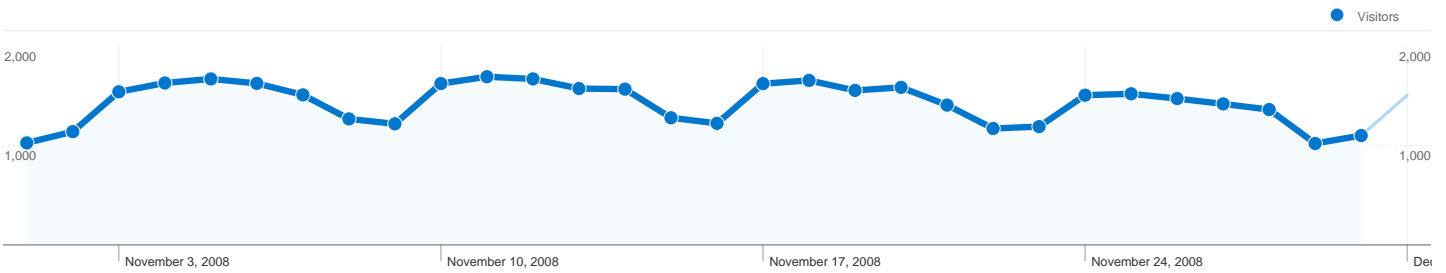

Site Usage

57,708 Visits

47.17% Bounce Rate

155,077 Pageviews

00:02:44 Avg. Time on Site

2.69 Pages/Visit

27.34% % New Visits

Visitors Overview

Visitors
19,530

Map Overlay world

Traffic Sources Overview

- **Direct Traffic**
23,866.00 (41.36%)
- **Search Engines**
17,977.00 (31.15%)
- **Referring Sites**
15,865.00 (27.49%)

Content Overview

Pages	Pageviews	% Pageviews
/index.php	54,601	35.21%
/prva/index.php	5,758	3.71%
/druga/index.php	2,713	1.75%
/treca/index.php	2,507	1.62%
/vest/16112008/dosije-	1,967	1.27%

19,530 people visited this site

57,708 Visits

19,530 Absolute Unique Visitors

155,077 Pageviews

2.69 Average Pageviews

00:02:44 Time on Site

47.17% Bounce Rate

27.34% New Visits

Pages on this site were viewed a total of 155,077 times

 **155,077** Pageviews

 **129,438** Unique Views

 **47.17%** Bounce Rate

Top Content

Pages	Pageviews	% Pageviews
/index.php	54,601	35.21%
/prva/index.php	5,758	3.71%
/druga/index.php	2,713	1.75%
/treca/index.php	2,507	1.62%
/vest/16112008/dosije-rajko/index.php	1,967	1.27%