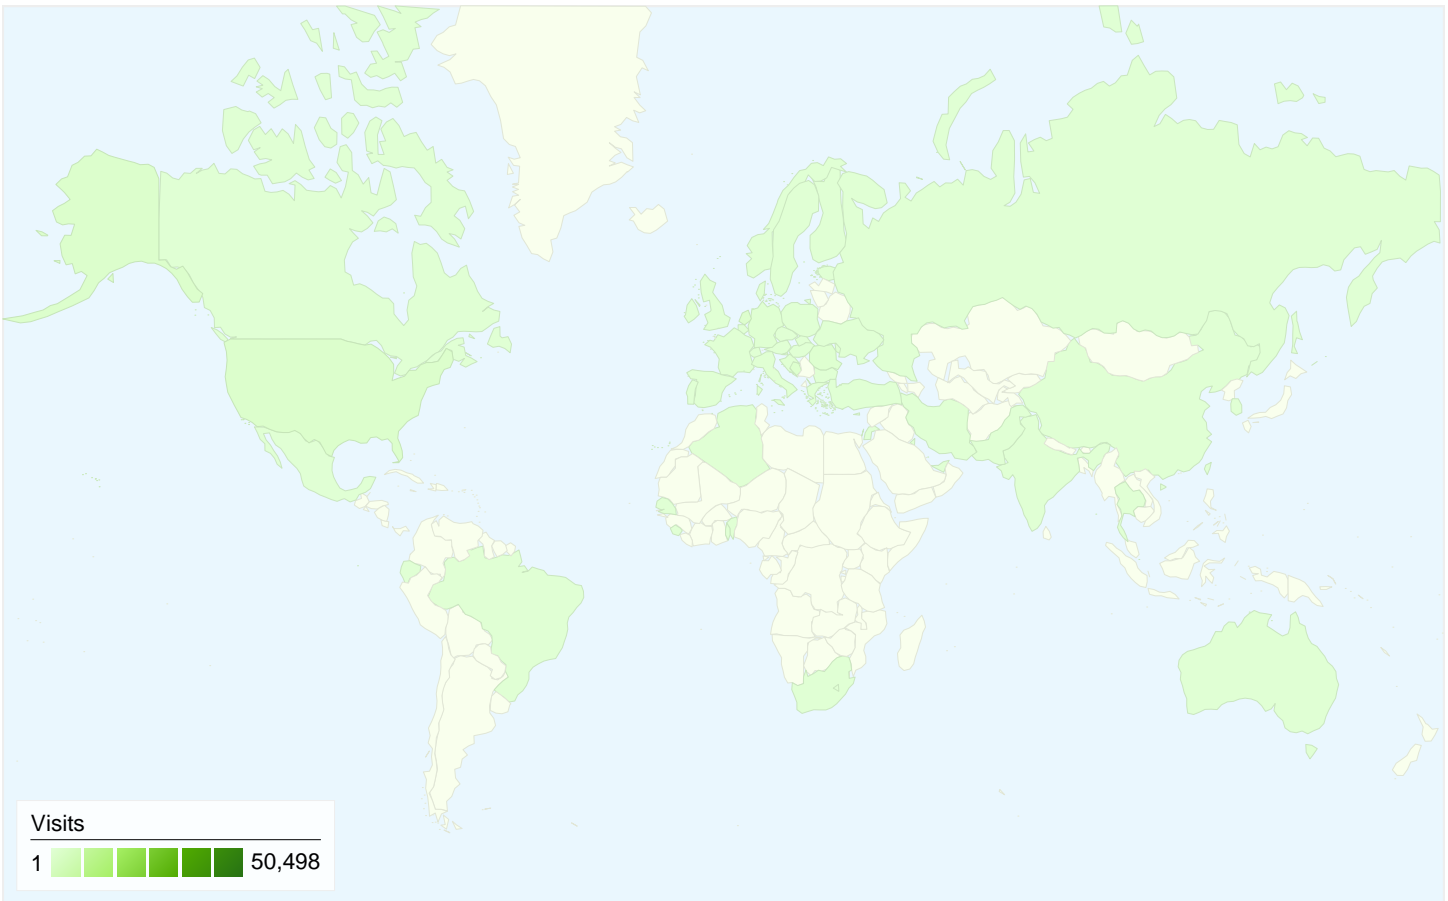

57,708 visits came from 60 countries/territories

Site Usage

Visits	Pages/Visit	Avg. Time on Site	% New Visits	Bounce Rate	
57,708 % of Site Total: 100.00%	2.69 Site Avg: 2.69 (0.00%)	00:02:44 Site Avg: 00:02:44 (0.00%)	27.41% Site Avg: 27.34% (0.22%)	47.17% Site Avg: 47.17% (0.00%)	
Country/Territory	Visits	Pages/Visit	Avg. Time on Site	% New Visits	Bounce Rate
Serbia	50,498	2.71	00:02:44	25.48%	46.42%
United States	1,266	2.35	00:01:46	25.91%	50.55%
Netherlands	1,140	2.44	00:02:06	20.70%	46.23%
(not set)	1,107	2.57	00:02:23	33.42%	51.58%
Bosnia and Herzegovina	1,042	2.77	00:02:13	69.58%	57.97%
Romania	651	2.45	00:02:20	21.97%	48.69%
Germany	407	2.58	00:02:29	41.28%	47.91%
Montenegro	334	2.56	00:02:20	70.96%	55.99%
Macedonia	221	2.31	00:02:12	64.25%	59.28%
Italy	203	2.73	00:11:17	23.65%	44.33%