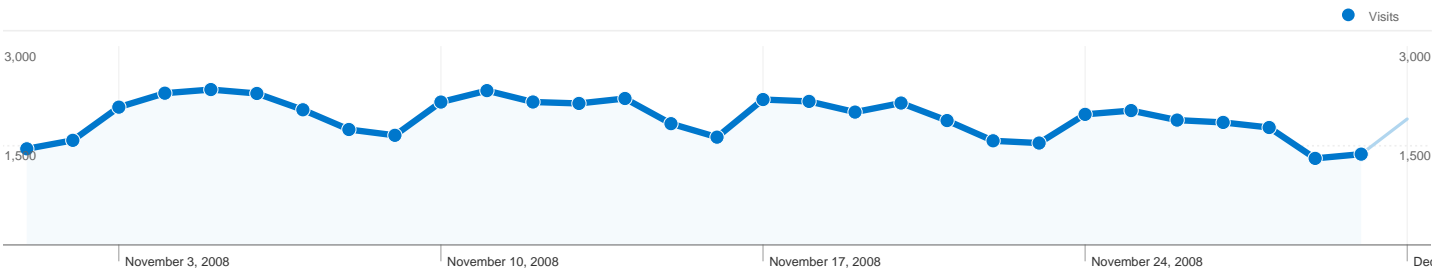

All traffic sources sent a total of 57,708 visits

- **41.36%** Direct Traffic
- **27.49%** Referring Sites
- **31.15%** Search Engines