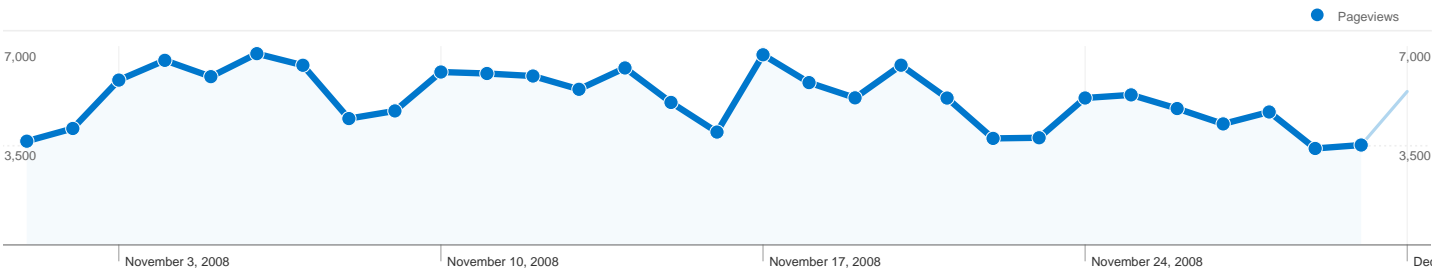

Pages on this site were viewed a total of 155,077 times

155,077 Pageviews

129,438 Unique Views

47.17% Bounce Rate

Top Content

Pages	Pageviews	% Pageviews
/index.php	54,601	35.21%
/prva/index.php	5,758	3.71%
/druga/index.php	2,713	1.75%
/treca/index.php	2,507	1.62%
/vest/16112008/dosije-rajko/index.php	1,967	1.27%