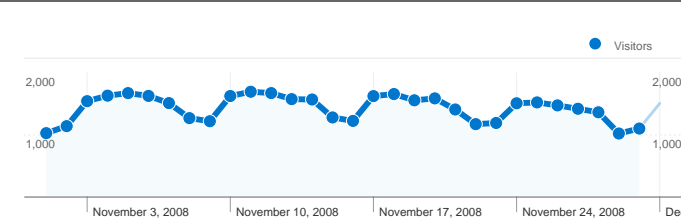

Site Usage

57,708 Visits

47.17% Bounce Rate

155,077 Pageviews

00:02:44 Avg. Time on Site

2.69 Pages/Visit

27.34% % New Visits

Visitors Overview

19,530 people visited this site

57,708 Visits

19,530 Absolute Unique Visitors

155,077 Pageviews

2.69 Average Pageviews

00:02:44 Time on Site

47.17% Bounce Rate

27.34% New Visits

Visits	Pages/Visit	Avg. Time on Site	% New Visits	Bounce Rate	
57,708 % of Site Total: 100.00%	2.69 Site Avg: 2.69 (0.00%)	00:02:44 Site Avg: 00:02:44 (0.00%)	27.41% Site Avg: 27.34% (0.22%)	47.17% Site Avg: 47.17% (0.00%)	
Country/Territory	Visits	Pages/Visit	Avg. Time on Site	% New Visits	Bounce Rate
Serbia	50,498	2.71	00:02:44	25.48%	46.42%
United States	1,266	2.35	00:01:46	25.91%	50.55%
Netherlands	1,140	2.44	00:02:06	20.70%	46.23%
(not set)	1,107	2.57	00:02:23	33.42%	51.58%
Bosnia and Herzegovina	1,042	2.77	00:02:13	69.58%	57.97%
Romania	651	2.45	00:02:20	21.97%	48.69%
Germany	407	2.58	00:02:29	41.28%	47.91%
Montenegro	334	2.56	00:02:20	70.96%	55.99%
Macedonia	221	2.31	00:02:12	64.25%	59.28%
Italy	203	2.73	00:11:17	23.65%	44.33%

Pages on this site were viewed a total of 155,077 times

 **155,077** Pageviews

 **129,438** Unique Views

 **47.17%** Bounce Rate

Top Content

Pages	Pageviews	% Pageviews
/index.php	54,601	35.21%
/prva/index.php	5,758	3.71%
/druga/index.php	2,713	1.75%
/treca/index.php	2,507	1.62%
/vest/16112008/dosije-rajko/index.php	1,967	1.27%