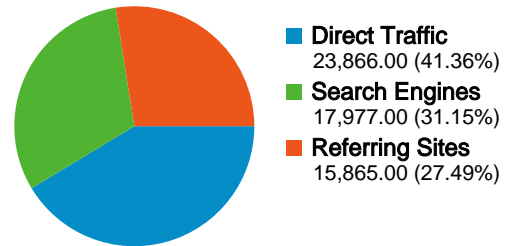

Top Traffic Sources

Sources	Visits	% visits
(direct) ((none))	23,866	41.36%
google (organic)	17,444	30.23%
puskice.co.yu (referral)	5,283	9.15%
puskice.org (referral)	2,568	4.45%
puskice.net (referral)	2,391	4.14%

Keywords	Visits	% visits
puskice	3,845	21.39%
fon	630	3.50%
puskice fon	577	3.21%
familija market	467	2.60%
fakultet organizacionih nauka	372	2.07%