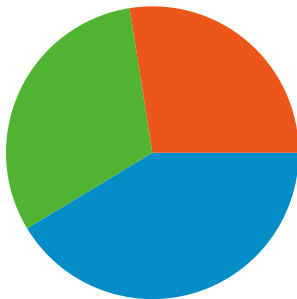

Traffic Sources Overview

- **Direct Traffic**
  23,866.00 (41.36%)
- **Search Engines**
  17,977.00 (31.15%)
- **Referring Sites**
  15,865.00 (27.49%)

Content Overview

Pages	Pageviews	% Pageviews
/index.php	54,601	35.21%
/prva/index.php	5,758	3.71%
/druga/index.php	2,713	1.75%
/treca/index.php	2,507	1.62%
/vest/16112008/dosije-	1,967	1.27%