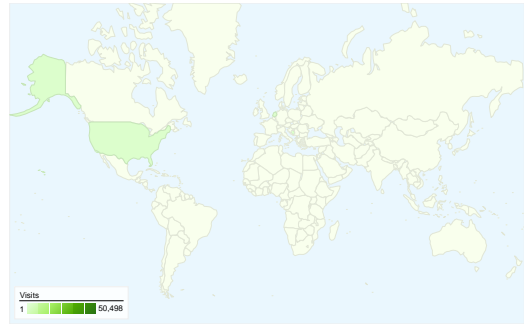

Site Usage

57,708 Visits

47.17% Bounce Rate

155,077 Pageviews

00:02:44 Avg. Time on Site

2.69 Pages/Visit

27.34% % New Visits

Visitors Overview

Visitors
19,530

Map Overlay world

Traffic Sources Overview

- **Direct Traffic**
23,866.00 (41.36%)
- **Search Engines**
17,977.00 (31.15%)
- **Referring Sites**
15,865.00 (27.49%)

Content Overview

Pages	Pageviews	% Pageviews
/index.php	54,601	35.21%
/prva/index.php	5,758	3.71%
/druga/index.php	2,713	1.75%
/treca/index.php	2,507	1.62%
/vest/16112008/dosije-	1,967	1.27%

19,530 people visited this site

57,708 Visits

19,530 Absolute Unique Visitors

155,077 Pageviews

2.69 Average Pageviews

00:02:44 Time on Site

47.17% Bounce Rate

27.34% New Visits

Visits	Pages/Visit	Avg. Time on Site	% New Visits	Bounce Rate	
57,708 % of Site Total: 100.00%	2.69 Site Avg: 2.69 (0.00%)	00:02:44 Site Avg: 00:02:44 (0.00%)	27.41% Site Avg: 27.34% (0.22%)	47.17% Site Avg: 47.17% (0.00%)	
Country/Territory	Visits	Pages/Visit	Avg. Time on Site	% New Visits	Bounce Rate
Serbia	50,498	2.71	00:02:44	25.48%	46.42%
United States	1,266	2.35	00:01:46	25.91%	50.55%
Netherlands	1,140	2.44	00:02:06	20.70%	46.23%
(not set)	1,107	2.57	00:02:23	33.42%	51.58%
Bosnia and Herzegovina	1,042	2.77	00:02:13	69.58%	57.97%
Romania	651	2.45	00:02:20	21.97%	48.69%
Germany	407	2.58	00:02:29	41.28%	47.91%
Montenegro	334	2.56	00:02:20	70.96%	55.99%
Macedonia	221	2.31	00:02:12	64.25%	59.28%
Italy	203	2.73	00:11:17	23.65%	44.33%